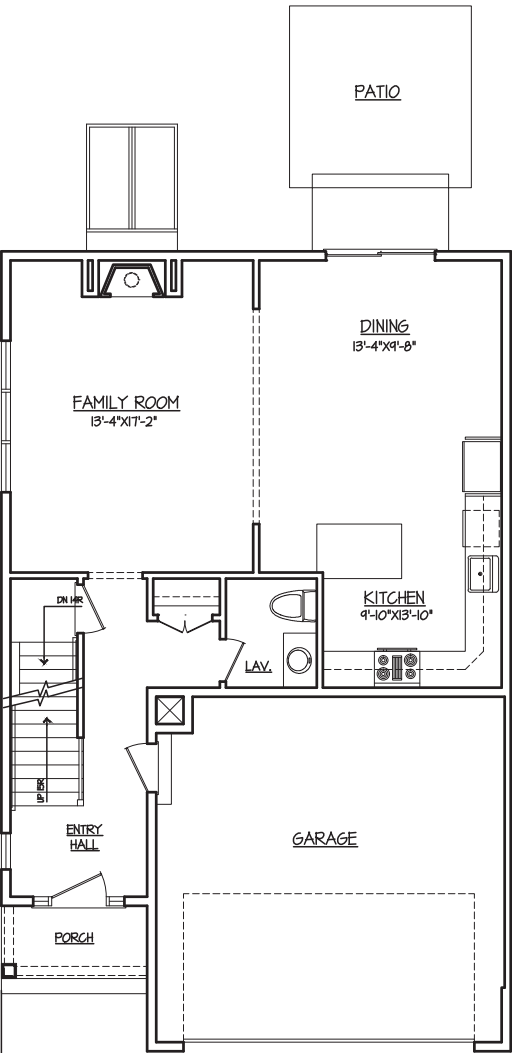

**MONET** 2 BEDROOMS | 2.5 BATHS | 1,848 SQ. FT.

**FIRST FLOOR**  
784 SQ. FT.

**SECOND FLOOR**  
1,064 SQ. FT.